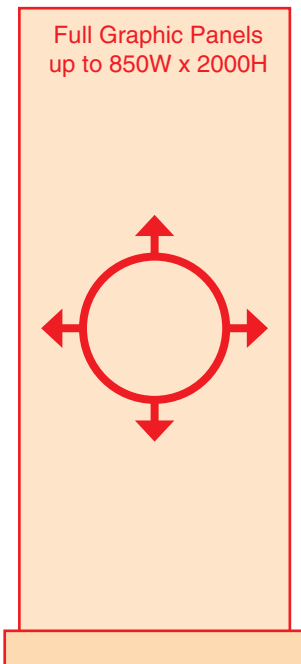

Interchangeable Posters – It's Your Choice:

Business Card Holder A4 Brochure Sleeve DL Brochure Holder